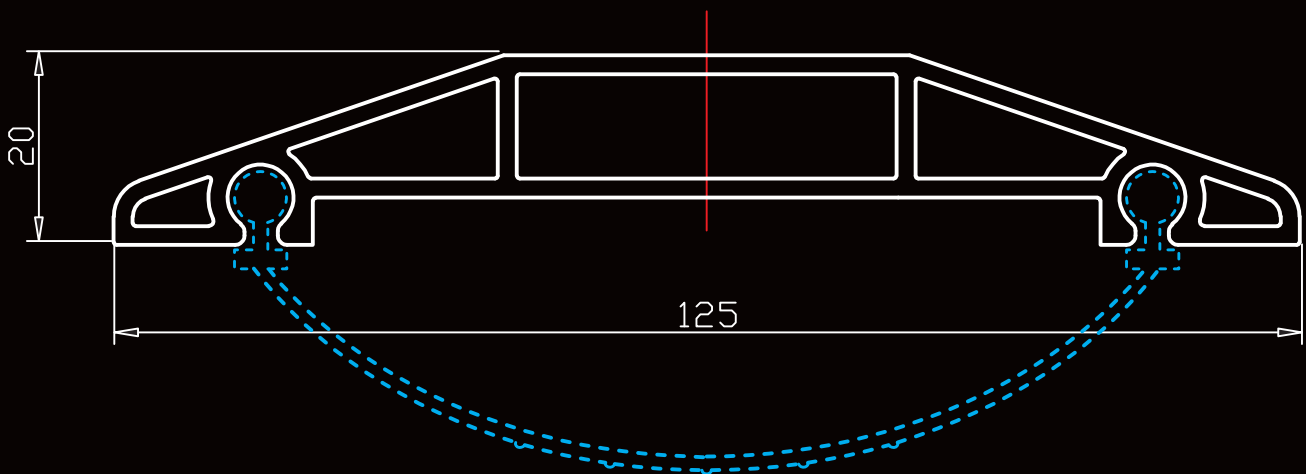

THE NEW LOW STEP SYSTEM

Aluminum bottom profile with steel reinforcement for doors up to 5 m wide will slightly replace 2 different types of low step used until now. 25 - 28 mm high (incl. bottom rubber). Standard black colour.